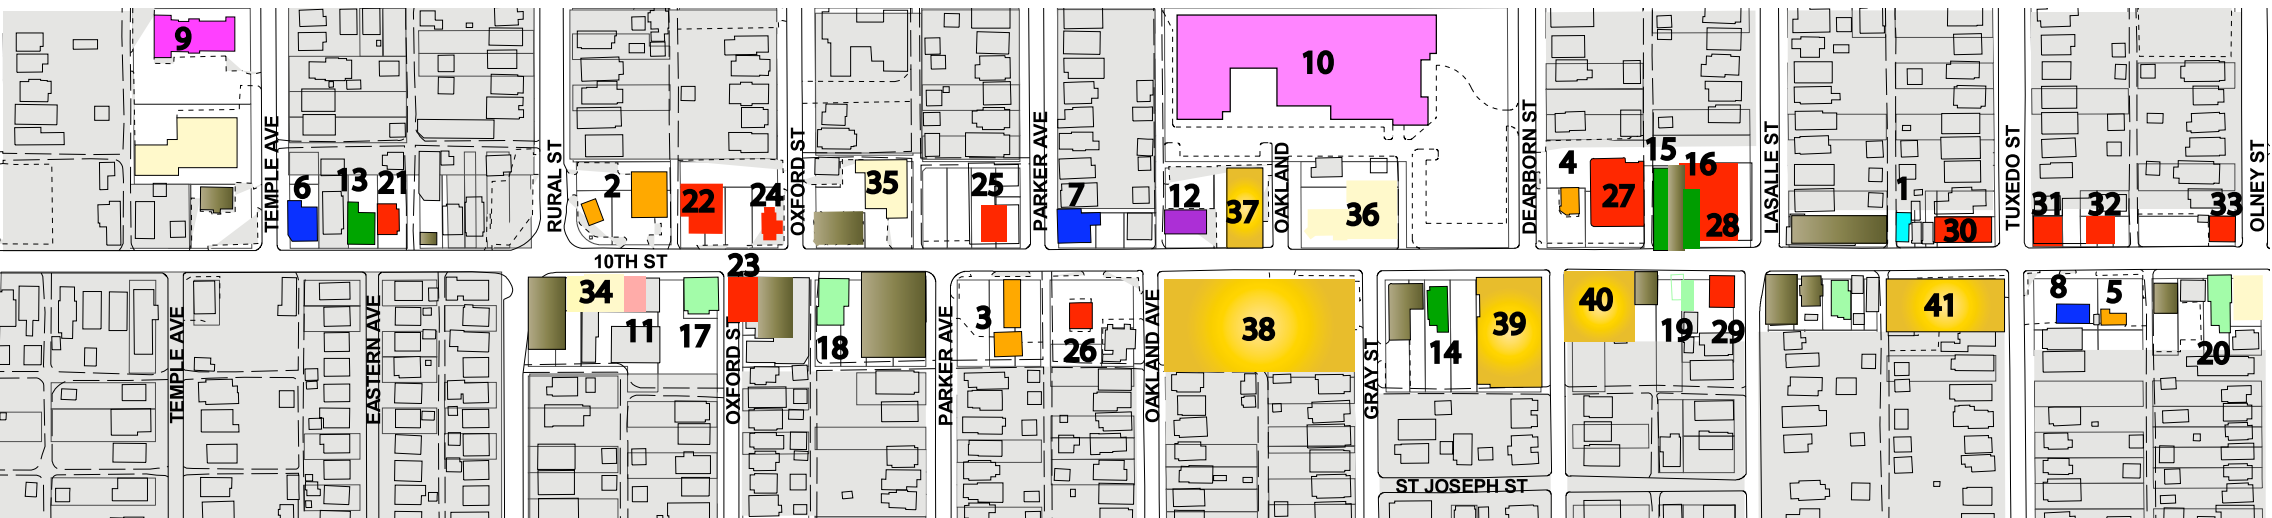

10 East Main Street District Business Retail Map

Temple Avenue - Olney Street

Arts & Entertainment

- 1. Sign of JSU

Automotive

- 2. 10th & Rural Market & Fuel Station
- 3. Speedway SuperAmerica
- 4. Tire Shop
- 5. M.J. Used Cars

Dining

- 6. Tick Tock Lounge
- 7. Arnold's Tavern
- 8. Burt's Peppy Grill

Education & Pre-School Facilities

- 9. St. Peter Head Start
- 10. IPS Brookside Elementary School

Financial Services

- 11. Comm. Choice Federal Credit Union

Retail Shops

- 21. Curtain Watch Repair
- 22. Future site of Indy Food Coop's First Location
- 23. Appliance Outlet
- 24. Petal's Designs
- 25. Corner Closet
- 26. Doc's Liquor
- 27. Audrey's Place Furniture
- 28. Audrey's Place Thrift & Antiques
- 29. Victory Village Shoppe
- 30. Linda's Flower'n Gift Shop
- 31. Tuxedo Corner Market
- 32. Cook's Shoe Store
- 33. Food Stop Market